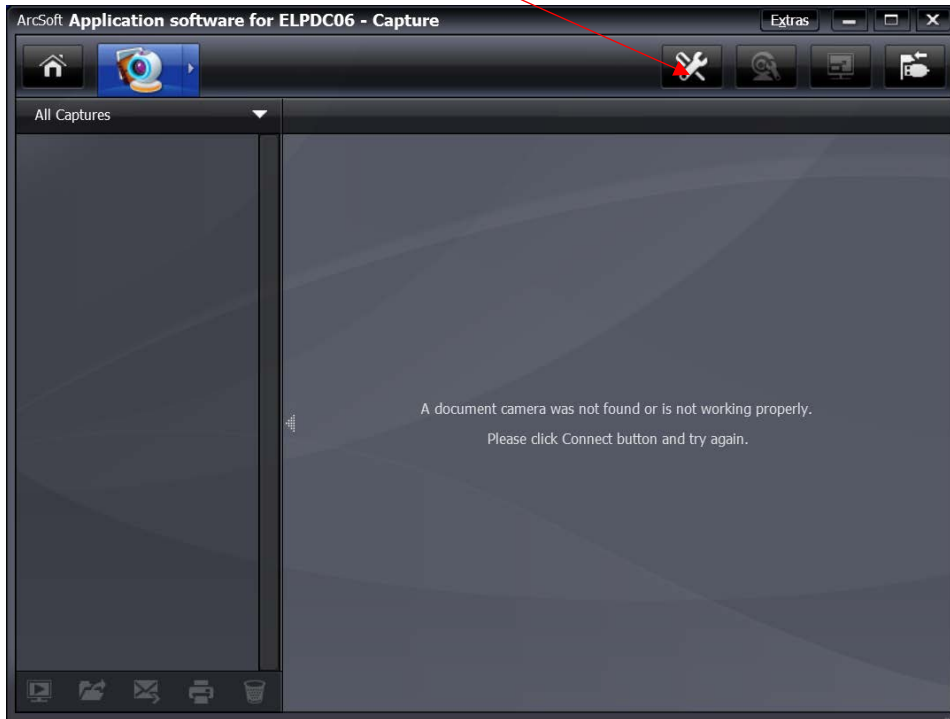

Epson Document Camera

This will help with the problem of the tablet webcam being used as apposed to the document camera.

First Click the settings and tools button.

Once the settings and tools window opens, click the video device drop down menu. Select ELPDC06.