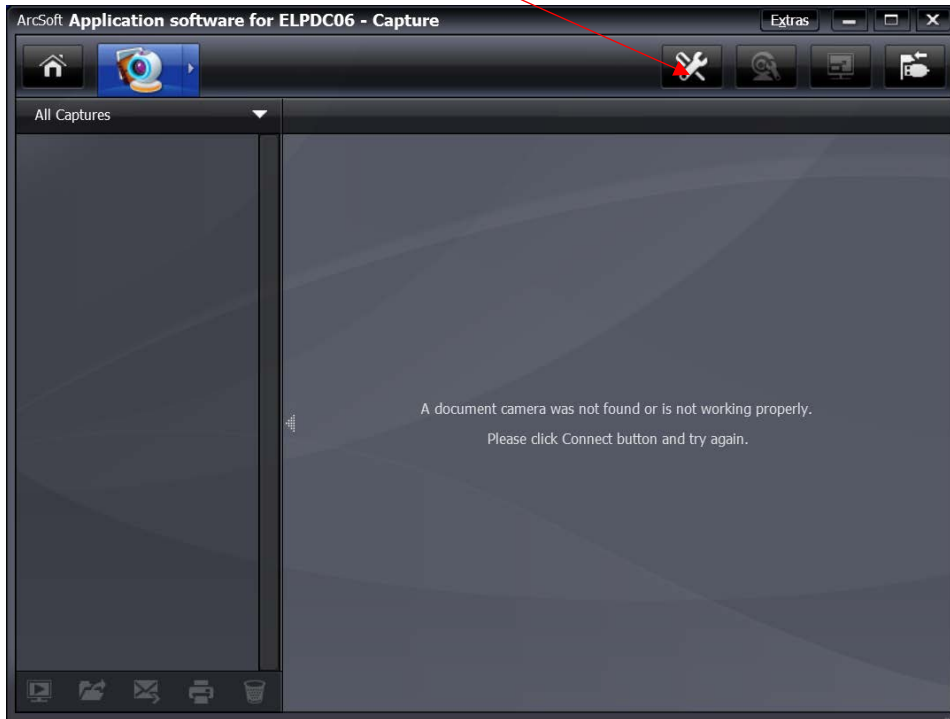

# Epson Document Camera

This will help with the problem of the tablet webcam being used as apposed to the document camera.

First Click the settings and tools button.

Once the settings and tools window opens, click the video device drop down menu. Select ELPDC06.